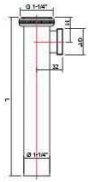

BRASS BOTTLE TRAP WITH WASTE			
ITEM NO.	MATERIAL	SIZE	
ZM3001	BRASS	1-1/4"	Inlet H=75mm
ZM3002	BRASS		Outlet L=200mm
			Inlet H=75mm
			Outlet L=250mm

BRASS BOTTLE TRAP			
ITEM NO.	MATERIAL	SIZE	
ZM2001	BRASS	1-1/4"	Inlet H=75mm
ZM2002	BRASS		Outlet L=200mm
			Inlet H=75mm
			Outlet L=250mm

BRASS BASIN TRAP			
ITEM NO.	MATERIAL	SIZE	
ZM3005	BRASS	1-1/4"	Inlet H=165mm
			Outlet L=300mm

ZINC BOTTLE TRAP			
ITEM NO.	MATERIAL	SIZE	
ZM2005	ZINC	1-1/4"	Inlet H=75mm
ZM2006	ZINC		Outlet L=200mm
			Inlet H=75mm
			Outlet L=250mm

ABS BASIN TRAP			
ITEM NO.	MATERIAL	SIZE	
ZM3006	ABS	1-1/4"	Inlet H=165mm
			Outlet L=300mm
ZM3006Z	ZINC	1-1/4"	Inlet H=165mm
			Outlet L=300mm

BRASS BOTTLE TRAP			
ITEM NO.	MATERIAL	SIZE	
ZM2007	BRASS	1-1/4"	Inlet H=75mm
ZM2008	BRASS		Outlet L=200mm
			Inlet H=75mm
			Outlet L=250mm

BRASS SQUARE BASIN TRAP			
ITEM NO.	MATERIAL	SIZE	
ZM3007	BRASS	1-1/4"	Inlet H=165mm
			Outlet L=300mm

DISHWASHER TAILPIECE			
ITEM NO.	MATERIAL	SIZE	
ZM6001	BRASS	1-1/4"	L=200mm
ZM6002	S S		L=200mm

DISHWASHER TAILPIECE			
ITEM NO.	MATERIAL	SIZE	
ZM6003	ABS	1-1/4"	L=200mm
ZM6004	BRASS		L=200mm
ZM6004S	S S		