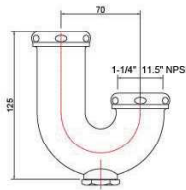

1-1/4" CAST BRASS J-BEND WITH CLEAN-OUT			
ITEM NO.	MATERIAL	SIZE	GAUGE
ZM18016	BRASS	1-1/4"	17GA