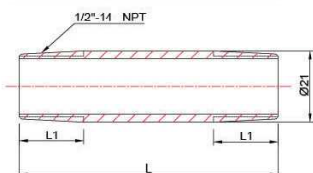

1/2" CHROME NIPPLE

ZM49301CP	1/2"	CLOSE
ZM49302CP	1/2"	1-1/2"
ZM49303CP	1/2"	2"
ZM49304CP	1/2"	2-1/2"
ZM49305CP	1/2"	3"
ZM49306CP	1/2"	3-1/2"
ZM49307CP	1/2"	4"
ZM49308CP	1/2"	4-1/2"
ZM49309CP	1/2"	5"
ZM49310CP	1/2"	5-1/2"
ZM49311CP	1/2"	6"
ZM49312CP	1/2"	7"
ZM49313CP	1/2"	8"
ZM49314CP	1/2"	9"
ZM49315CP	1/2"	10"
ZM49316CP	1/2"	11"
ZM49317CP	1/2"	12"