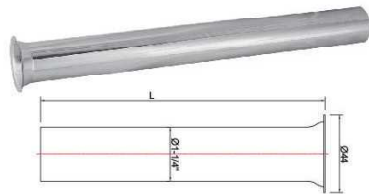

SINK FUNNEL TAILPIECE				
ITEM NO.	MATERIAL	SIZE	GAUGE	
ZM25007	BRASS	1-1/4" X 1-1/2"	L=6"-12"	22GA
ZM25007S	S S			22GA
ZM25008	BRASS			20GA
ZM25008S	S S			20GA
ZM25009	BRASS			17GA
ZM25009S	S S		17GA