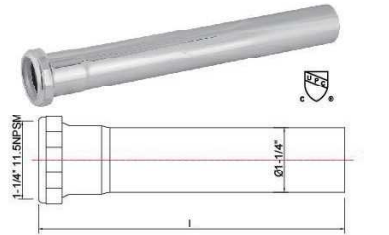

1-1/4" SLIP JOINT EXTENSION TUBE			
ITEM NO.	MATERIAL	SIZE	GAUGE
ZM21013	BRASS	1-1/4"	L=6"-24" 22GA
ZM21013S	S S		
ZM21014	BRASS	1-1/4"	L=6"-24" 20GA
ZM21014S	S S		
ZM21015	BRASS	1-1/4"	L=6"-24" 17GA
ZM21015S	S S