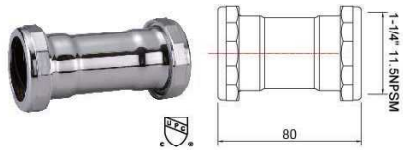

1-1/4" SLIP CONNECT COUPLING			
ITEM NO.	MATERIAL	SIZE	GAUGE
ZM19019	BRASS	1-1/4"	22GA
ZM19020	BRASS		20GA
ZM19021	BRASS		17GA