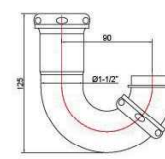

1-1/2" ROUGH BRASS SINK J-BEND			
ITEM NO.	MATERIAL	SIZE	GAUGE
ZM15012	BRASS	1-1/2"	22GA
ZM15013	BRASS		20GA
ZM15014	BRASS		17GA