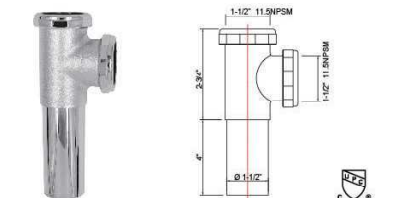

CENTRE OUTLET TEE			
ITEM NO.	MATERIAL	SIZE	GAUGE
ZM29001	BRASS	W/O BAFFLE	20GA
ZM29002	BRASS		17GA
ZM29003	BRASS	W BAFFLE	20GA
ZM29004	BRASS		17GA