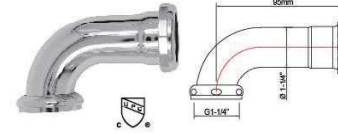

1-1/4" REPLACE ELBOW FOR REPAIR TRAP			
ITEM NO.	MATERIAL	SIZE	GAUGE
ZM19001	BRASS	1-1/4"	22GA
ZM19002	BRASS		20GA
ZM19003	BRASS		17GA