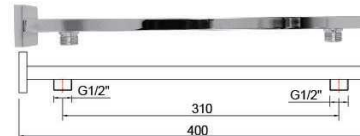

BRASS SHOWER ARM 1/2"				
ITEM NO.	MATERIAL	SIZE	GAUGE	
ZM35010	BRASS	1/2"	L=400mm	G 1/2"