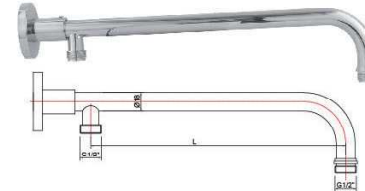

BRASS SHOWER ARM 1/2"				
ITEM NO.	MATERIAL	SIZE	GAUGE	
ZM35007	BRASS	1/2"	L=350mm	G 1/2"
ZM35008	BRASS		L=400mm	G 1/2"
ZM35009	BRASS		L=500mm	G 1/2"