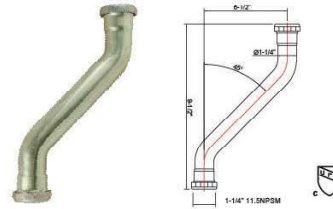

1-1/4" SLIP JOINT DOUBLE OFFSET ROUGH BRASS				
ITEM NO.	MATERIAL	SIZE	GAUGE	
ZM22007	BRASS	1-1/4"	22GA	
ZM22008	BRASS		20GA	
ZM22009	BRASS		17GA