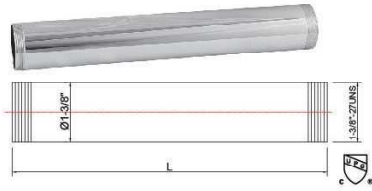

1-3/8"-27UNS THREADED BOTH ENDS				
ITEM NO.	MATERIAL	SIZE	GAUGE	
ZM21029	BRASS	1-3/8"	L=6"-24"	20GA
ZM21029S	S S			
ZM21030	BRASS	27UNS	L=6"-24"	17GA
ZM21030S	S S