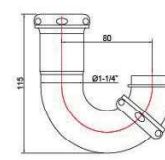

1-1/4" ROUGH BRASS SINK J-BEND			
ITEM NO.	MATERIAL	SIZE	GAUGE
ZM15009	BRASS	1-1/4"	22GA
ZM15010	BRASS		20GA
ZM15011	BRASS		17GA