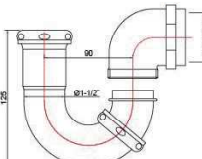

ROUGH BRASS SINK J-BEND WITH CAST BRASS WASTE ELBOW			
ITEM NO.	MATERIAL	SIZE	GAUGE
ZM15001	BRASS	1-1/2"	22GA
ZM15002	BRASS		20GA
ZM15003	BRASS		17GA