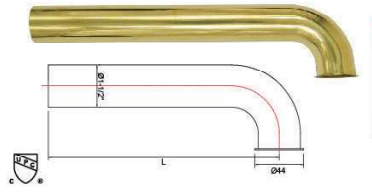

1-1/2" DIRECT CONNECT WASTE ARM ROUGH BRASS				
ITEM NO.	MATERIAL	SIZE	GAUGE	
ZM22022	BRASS	1-1/2"	L=6"-24"	22GA
ZM22023	BRASS		L=6"-24"	20GA
ZM22024	BRASS		L=6"-24"	17GA