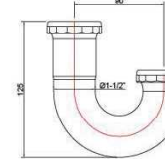

1-1/2" J-BEND ROUGH BRASS			
ITEM NO.	MATERIAL	SIZE	GAUGE
ZM15018	BRASS	1-1/2"	22GA
ZM15019	BRASS		20GA
ZM15020	BRASS		17GA