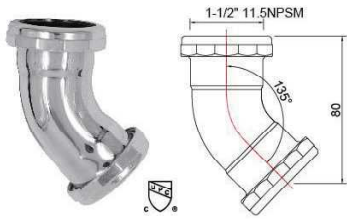

1-1/2" 45° SLIP JOINT ELBOW			
ITEM NO.	MATERIAL	SIZE	GAUGE
ZM19016	BRASS	1-1/2"	22GA
ZM19017	BRASS		20GA
ZM19018	BRASS		17GA