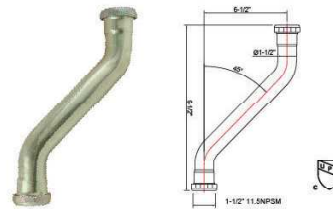

1-1/2" SLIP JOINT DOUBLE OFFSET ROUGH BRASS				
ITEM NO.	MATERIAL	SIZE	GAUGE	
ZM22010	BRASS	1-1/2"	22GA	
ZM22011	BRASS		20GA	
ZM22012	BRASS		17GA