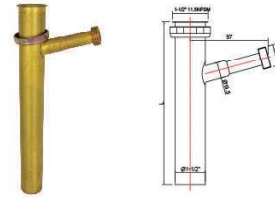

BRASS DISHWASHER TAILPIECE 5/8" SWEAT BRANCH				
ITEM NO.	MATERIAL	SIZE	GAUGE	
ZM23001	BRASS	1-1/2" W/5/8" branch	L=6"-24"	22GA

DISHWASHER TAILPIECE 1/2" SWEAT BRANCH THERADED ON ONE END				
ITEM NO.	MATERIAL	SIZE	GAUGE	
ZM23002	BRASS	1-1/2" W/1/2" branch	L=6"-24"	20GA
ZM23002S	S S		L=6"-24"	20GA

BRASS DIRECT DISHWASHER TAILPIECE ROUGH BRASS				
ITEM NO.	MATERIAL	SIZE	GAUGE	
ZM23003	BRASS	1-1/2" W/1/2" branch	L=6"-24"	22GA

BRASS DISHWASHER TAILPIECE 3/4" SWEAT BRANCH				
ITEM NO.	MATERIAL	SIZE	GAUGE	
ZM23004	BRASS	1-1/2" W/3/4" branch	L=6"-24"	22GA