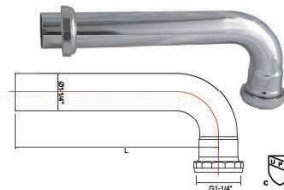

1-1/4" SLIP JOINT WASTE ARM			
ITEM NO.	MATERIAL	SIZE	GAUGE
ZM20013	BRASS	1-1/4"	L=6"-36" 22GA
ZM20013S	S S		L=6"-36" 20GA
ZM20014	BRASS		L=6"-36" 20GA
ZM20014S	S S		L=6"-36" 17GA
ZM20015	BRASS		L=6"-36" 17GA
ZM20015S	S S