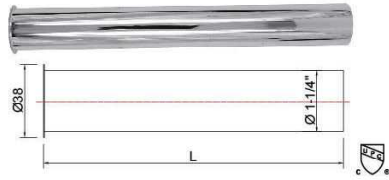

1-1/4" SINK TAILPIECE			
ITEM NO.	MATERIAL	SIZE	GAUGE
ZM21001	BRASS	1-1/4"	L=4"-24" 22GA
ZM21001S	S S		
ZM21002	BRASS	1-1/4"	L=4"-24" 20GA
ZM21002S	S S		
ZM21003	BRASS	1-1/4"	L=4"-24" 17GA
ZM21003S	S S