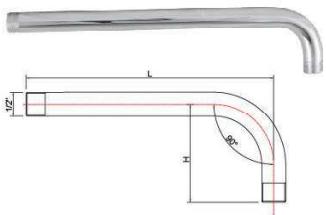

BRASS SHOWER ARM 1/2"				
ITEM NO.	MATERIAL	SIZE	GAUGE	
ZM34009	BRASS	1/2"	300-500mm	G 1/2"
ZM34009S	S S		300-500mm	G 1/2"
ZM34010	BRASS		300-500mm	1/2"-14 NPT
ZM34010S	S S		300-500mm	1/2"-14 NPT