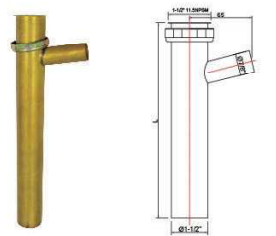

1-1/2" DOUBLE END WASTE ARM SLIP JOINT AND DIRECT CONNECT ROUGH BRASS				
ITEM NO.	MATERIAL	SIZE	GAUGE	
ZM22019	BRASS	1-1/2"	L=24"	22GA
ZM22020	BRASS		L=24"	20GA
ZM22021	BRASS		L=24"	17GA

1-1/2" DIRECT CONNECT WASTE ARM ROUGH BRASS				
ITEM NO.	MATERIAL	SIZE	GAUGE	
ZM22022	BRASS	1-1/2"	L=6"-24"	22GA
ZM22023	BRASS		L=6"-24"	20GA
ZM22024	BRASS		L=6"-24"	17GA

BRASS DISHWASHER TAILPIECE 5/8" SWEAT BRANCH				
ITEM NO.	MATERIAL	SIZE	GAUGE	
ZM23001	BRASS	1-1/2" W/5/8" branch	L=6"-24"	22GA

DISHWASHER TAILPIECE 1/2" SWEAT BRANCH THERADED ON ONE END				
ITEM NO.	MATERIAL	SIZE	GAUGE	
ZM23002	BRASS	1-1/2" W/1/2" branch	L=6"-24"	20GA
ZM23002S	S S		L=6"-24"	20GA