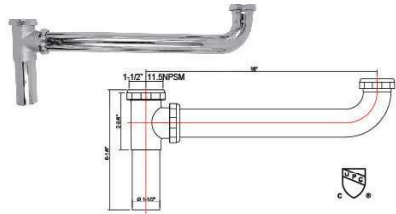

SLIP JOINT END OUTLET WASTE			
ITEM NO.	MATERIAL	SIZE	GAUGE
ZM28013	BRASS	1-1/2"	22GA
ZM28014	BRASS		L=16"
ZM28015	BRASS		17GA
ZM28016	BRASS	1-1/2"	22GA
ZM28017	BRASS		L=21"
ZM28018	BRASS		17GA