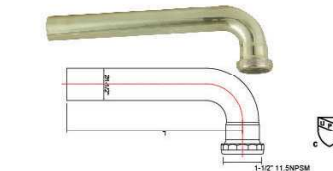

1-1/2" SLIP JOINT WASTE ARM ROUGH BRASS				
ITEM NO.	MATERIAL	SIZE	GAUGE	
ZM22016	BRASS	1-1/2"	L=6"-48"	22GA
ZM22017	BRASS		L=6"-48"	20GA
ZM22018	BRASS		L=6"-48"	17GA