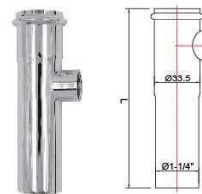

ABS BASIN TRAP			
ITEM NO.	MATERIAL	SIZE	
ZM3006	ABS	1-1/4"	Inlet H=165mm
			Outlet L=300mm
ZM3006Z	ZINC	1-1/4"	Inlet H=165mm
			Outlet L=300mm

BRASS BOTTLE TRAP			
ITEM NO.	MATERIAL	SIZE	
ZM2007	BRASS	1-1/4"	Inlet H=75mm
ZM2008	BRASS		Outlet L=200mm
			Inlet H=75mm
			Outlet L=250mm

BRASS SQUARE BASIN TRAP			
ITEM NO.	MATERIAL	SIZE	
ZM3007	BRASS	1-1/4"	Inlet H=165mm
			Outlet L=300mm

DISHWASHER TAILPIECE			
ITEM NO.	MATERIAL	SIZE	
ZM6001	BRASS	1-1/4"	L=200mm
ZM6002	S S		L=200mm

DISHWASHER TAILPIECE			
ITEM NO.	MATERIAL	SIZE	
ZM6003	ABS	1-1/4"	L=200mm
ZM6004	BRASS		L=200mm
ZM6004S	S S		

DISHWASHER TAILPIECE			
ITEM NO.	MATERIAL	SIZE	
ZM6005	BRASS	1-1/4"	L=200mm
ZM6005S	S S		L=250mm
ZM6006	BRASS		
ZM6006S	S S		L=300mm
ZM6007	BRASS		
ZM6007S	S S		

DISHWASHER TAILPIECE			
ITEM NO.	MATERIAL	SIZE	
ZM6008	BRASS	1-1/4"	L=125mm

DISHWASHER TAILPIECE			
ITEM NO.	MATERIAL	SIZE	
ZM6009	BRASS	1-1/4"	L=220mm
ZM6009S	S S		L=250mm
ZM6010	BRASS		
ZM6010S	S S		L=300mm
ZM6011	BRASS		
ZM6011S	S S		

DISHWASHER TAILPIECE			
ITEM NO.	MATERIAL	SIZE	
ZM7001	BRASS	1-1/4"	
ZM7001S	S S		