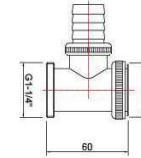

DISHWASHER TAILPIECE			
ITEM NO.	MATERIAL	SIZE	
ZM7001	BRASS	1-1/4"	
ZM7001S	S S