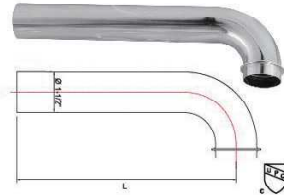

1-1/2" WALL BEND			
ITEM NO.	MATERIAL	SIZE	GAUGE
ZM20004	BRASS	1-1/2"	L=6"-24" 22GA
ZM20004S	S S		L=6"-24" 20GA
ZM20005	BRASS		L=6"-24" 20GA
ZM20005S	S S		L=6"-24" 17GA
ZM20006	BRASS		L=6"-24" 17GA
ZM20006S	S S