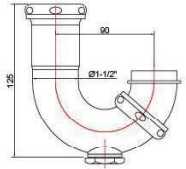

1-1/2" BRASS SINK J-BEND WITH CLEAN-OUT			
ITEM NO.	MATERIAL	SIZE	GAUGE
ZM18013	BRASS	1-1/2"	22GA
ZM18014	BRASS		20GA
ZM18015	BRASS		17GA