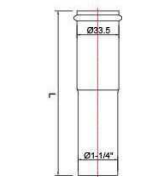

DISHWASHER TAILPIECE			
ITEM NO.	MATERIAL	SIZE	
ZM7003	BRASS	1-1/4"	L=125mm