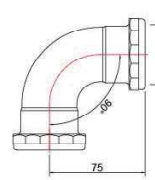

1-1/2" 90°SLIP JOINT ELBOW			
ITEM NO.	MATERIAL	SIZE	GAUGE
ZM19010	BRASS	1-1/2"	22GA
ZM19011	BRASS		20GA
ZM19012	BRASS		17GA