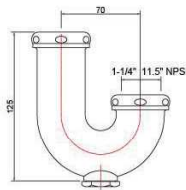

1-1/2" CAST BRASS J-BEND WITH CLEAN-OUT			
ITEM NO.	MATERIAL	SIZE	GAUGE
ZM18017	BRASS	1-1/2"	17GA