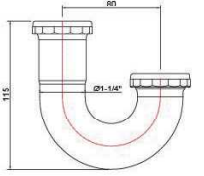

1-1/4" J-BEND			
ITEM NO.	MATERIAL	SIZE	GAUGE
ZM17001	BRASS	1-1/4"	22GA
ZM17001S	S S		
ZM17002	BRASS		20GA
ZM17002S	S S		
ZM17003	BRASS		17GA
ZM17003S	S S