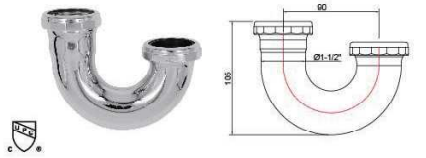

BRASS J-BEND LOW INLET			
ITEM NO.	MATERIAL	SIZE	GAUGE
ZM16007	BRASS	1-1/2"	22GA
ZM16008	BRASS		20GA
ZM16009	BRASS		17GA