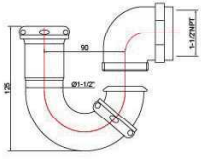

1-1/2" ROUGH BRASS L.A. PATTERN SINK TRAP WITH CAST BRASS WASTE ELBOW			
ITEM NO.	MATERIAL	SIZE	GAUGE
ZM15004	BRASS	1-1/2"	20GA
ZM15005	BRASS		17GA