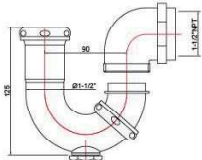

BRASS SINK TRAP WITH CAST BRASS WASTE ELBOW AND CLEAN-OUT			
ITEM NO.	MATERIAL	SIZE	GAUGE
ZM14012	BRASS	1-1/2"	22GA
ZM14013	BRASS		20GA
ZM14014	BRASS		17GA