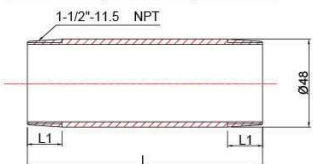

1-1/2" BRASS NIPPLE

ZM49701	1-1/2"	CLOSE
ZM49702	1-1/2"	2"
ZM49703	1-1/2"	2-1/2"
ZM49704	1-1/2"	3"
ZM49705	1-1/2"	3-1/2"
ZM49706	1-1/2"	4"
ZM49707	1-1/2"	4-1/2"
ZM49708	1-1/2"	5"
ZM49709	1-1/2"	5-1/2"
ZM49710	1-1/2"	6"