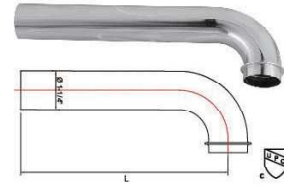

1-1/4" 45°SLIP JOINT ELBOW			
ITEM NO.	MATERIAL	SIZE	GAUGE
ZM19013	BRASS	1-1/4"	22GA
ZM19014	BRASS		20GA
ZM19015	BRASS		17GA

1-1/2" 45° SLIP JOINT ELBOW			
ITEM NO.	MATERIAL	SIZE	GAUGE
ZM19016	BRASS	1-1/2"	22GA
ZM19017	BRASS		20GA
ZM19018	BRASS		17GA

1-1/4" SLIP CONNECT COUPLING			
ITEM NO.	MATERIAL	SIZE	GAUGE
ZM19019	BRASS	1-1/4"	22GA
ZM19020	BRASS		20GA
ZM19021	BRASS		17GA

1-1/2" SLIP CONNECT COUPLING			
ITEM NO.	MATERIAL	SIZE	GAUGE
ZM19022	BRASS	1-1/2"	22GA
ZM19023	BRASS		20GA
ZM19024	BRASS		17GA

2" BRASS CLOSET FLUSH ELBOW			
ITEM NO.	MATERIAL	SIZE	GAUGE
ZM19025	BRASS	2"X4"X6"	20GA
ZM19026	BRASS	2"X5"X7"	20GA
ZM19027	BRASS	2"X6"X8"	20GA

2" BRASS CLOSET FLUSH ELBOW			
ITEM NO.	MATERIAL	SIZE	GAUGE
ZM19028	BRASS	2"X6"X10"	20GA