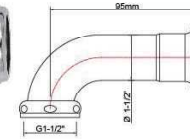

1-1/2" REPLACE ELBOW FOR REPAIR TRAP			
ITEM NO.	MATERIAL	SIZE	GAUGE
ZM19004	BRASS	1-1/2"	22GA
ZM19005	BRASS		20GA
ZM19006	BRASS		17GA