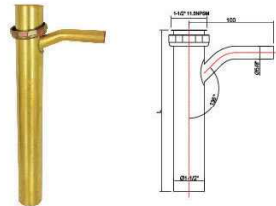

1-1/4" SLIP JOINT WASTE ARM ROUGH BRASS				
ITEM NO.	MATERIAL	SIZE	GAUGE	
ZM22013	BRASS	1-1/4"	L=6"-48"	22GA
ZM22014	BRASS		L=6"-48"	20GA
ZM22015	BRASS		L=6"-48"	17GA

1-1/2" SLIP JOINT WASTE ARM ROUGH BRASS				
ITEM NO.	MATERIAL	SIZE	GAUGE	
ZM22016	BRASS	1-1/2"	L=6"-48"	22GA
ZM22017	BRASS		L=6"-48"	20GA
ZM22018	BRASS		L=6"-48"	17GA

1-1/2" DOUBLE END WASTE ARM SLIP JOINT AND DIRECT CONNECT ROUGH BRASS				
ITEM NO.	MATERIAL	SIZE	GAUGE	
ZM22019	BRASS	1-1/2"	L=24"	22GA
ZM22020	BRASS		L=24"	20GA
ZM22021	BRASS		L=24"	17GA

1-1/2" DIRECT CONNECT WASTE ARM ROUGH BRASS				
ITEM NO.	MATERIAL	SIZE	GAUGE	
ZM22022	BRASS	1-1/2"	L=6"-24"	22GA
ZM22023	BRASS		L=6"-24"	20GA
ZM22024	BRASS		L=6"-24"	17GA