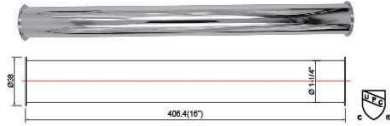

1-1/4" BRASS DOUBLE FLANGE SINK TAILPIECE				
ITEM NO.	MATERIAL	SIZE	GAUGE	
ZM24009	BRASS	1-1/4" 16"	22GA	
ZM24010	BRASS		20GA	
ZM24011	BRASS		17GA