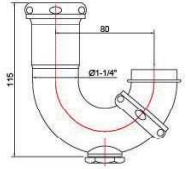

1-1/4" BRASS SINK J-BEND WITH CLEAN-OUT			
ITEM NO.	MATERIAL	SIZE	GAUGE
ZM18010	BRASS	1-1/4"	22GA
ZM18011	BRASS		20GA
ZM18012	BRASS		17GA