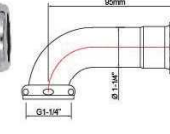

1-1/4" REPLACE ELBOW FOR REPAIR TRAP			
ITEM NO.	MATERIAL	SIZE	GAUGE
ZM19001	BRASS	1-1/4"	22GA
ZM19002	BRASS		20GA
ZM19003	BRASS		17GA