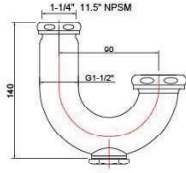

J-BEND CHOKED INLET WITH CLEAN-OUT			
ITEM NO.	MATERIAL	SIZE	GAUGE
ZM18007	BRASS	1-1/4"X1-1/2"	22GA
ZM18008	BRASS		20GA
ZM18009	BRASS		17GA