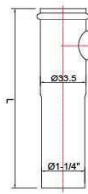

ABS BASIN TRAP			
ITEM NO.	MATERIAL	SIZE	
ZM3006	ABS	1-1/4"	Inlet H=165mm
			Outlet L=300mm
ZM3006Z	ZINC	1-1/4"	Inlet H=165mm
			Outlet L=300mm

BRASS BOTTLE TRAP			
ITEM NO.	MATERIAL	SIZE	
ZM2007	BRASS	1-1/4"	Inlet H=75mm
ZM2008	BRASS		Outlet L=200mm
			Inlet H=75mm
			Outlet L=250mm

BRASS SQUARE BASIN TRAP			
ITEM NO.	MATERIAL	SIZE	
ZM3007	BRASS	1-1/4"	Inlet H=165mm
			Outlet L=300mm

DISHWASHER TAILPIECE			
ITEM NO.	MATERIAL	SIZE	
ZM6001	BRASS	1-1/4"	L=200mm
ZM6002	S S		L=200mm

DISHWASHER TAILPIECE			
ITEM NO.	MATERIAL	SIZE	
ZM6003	ABS	1-1/4"	L=200mm
ZM6004	BRASS		L=200mm
ZM6004S	S S		

DISHWASHER TAILPIECE			
ITEM NO.	MATERIAL	SIZE	
ZM6005	BRASS	1-1/4"	L=200mm
ZM6005S	S S		L=250mm
ZM6006	BRASS		
ZM6006S	S S		L=300mm
ZM6007	BRASS		
ZM6007S	S S		

DISHWASHER TAILPIECE			
ITEM NO.	MATERIAL	SIZE	
ZM6008	BRASS	1-1/4"	L=125mm

DISHWASHER TAILPIECE			
ITEM NO.	MATERIAL	SIZE	
ZM6009	BRASS	1-1/4"	L=220mm
ZM6009S	S S		L=250mm
ZM6010	BRASS		
ZM6010S	S S		L=300mm
ZM6011	BRASS		
ZM6011S	S S		

DISHWASHER TAILPIECE			
ITEM NO.	MATERIAL	SIZE	
ZM7001	BRASS	1-1/4"	
ZM7001S	S S		