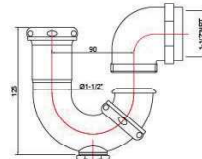

BRASS SINK J-BEND WITH CAST BRASS WASTE ELBOW AND CLEAN-OUT			
ITEM NO.	MATERIAL	SIZE	GAUGE
ZM14015	BRASS	1-1/2"	20GA
ZM14016	BRASS		17GA