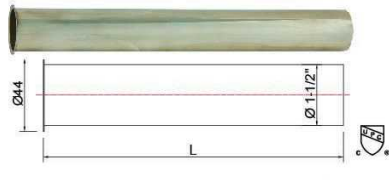

1-1/2" SINK TAILPIECE ROUGH BRASS			
ITEM NO.	MATERIAL	SIZE	GAUGE
ZM210010	BRASS	1-1/2"	L=4"-24" 22GA
ZM210011	BRASS		L=4"-24" 20GA
ZM210012	BRASS	1-1/2"	L=4"-24" 17GA