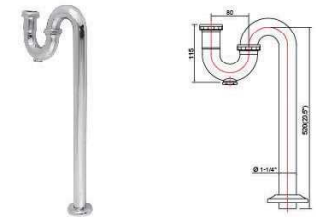

1-1/4" S-TRAP WITH CLEAN-OUT			
ITEM NO.	MATERIAL	SIZE	GAUGE
ZM13007	BRASS	1-1/4"	20.5"
ZM13007S	S S		22GA
ZM13008	BRASS	1-1/4"	20.5"
ZM13008S	S S		20GA
ZM13009	BRASS	1-1/4"	20.5"
ZM13009S	S S		17GA