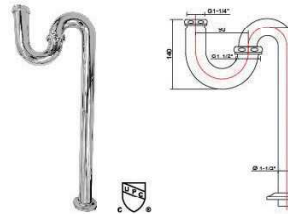

1-1/4" X 1-1/2" S-TRAP			
ITEM NO.	MATERIAL	SIZE	GAUGE
ZM13013	BRASS	1-1/4" X 1-1/2"	20.5"
ZM13013S	S S		22GA
ZM13014	BRASS	1-1/4" X 1-1/2"	20.5"
ZM13014S	S S		20GA
ZM13015	BRASS	1-1/4" X 1-1/2"	20.5"
ZM13015S	S S		17GA