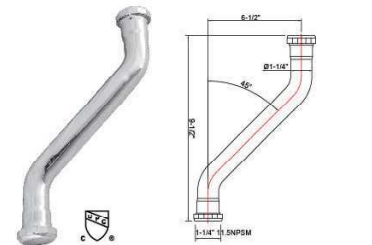

1-1/4" SLIP JOINT DOUBLE OFFSET				
ITEM NO.	MATERIAL	SIZE	GAUGE	
ZM22001	BRASS	1-1/4"		22GA
ZM22001S	S S			
ZM22002	BRASS			20GA
ZM22002S	S S			
ZM22003	BRASS	17GA		
ZM22003S	S S