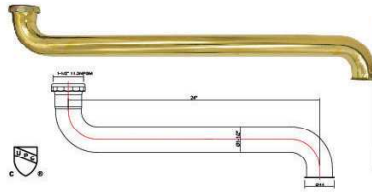

1-1/4" SLIP JOINT DOUBLE OFFSET				
ITEM NO.	MATERIAL	SIZE	GAUGE	
ZM22001	BRASS	1-1/4"		22GA
ZM22001S	S S			
ZM22002	BRASS			20GA
ZM22002S	S S			
ZM22003	BRASS	17GA		
ZM22003S	S S			

1-1/2" SLIP JOINT DOUBLE OFFSET				
ITEM NO.	MATERIAL	SIZE	GAUGE	
ZM22004	BRASS	1-1/2"	22GA	
ZM22004S	S S			
ZM22005	BRASS		20GA	
ZM22005S	S S			
ZM22006	BRASS	17GA		
ZM22006S	S S			

1-1/4" SLIP JOINT DOUBLE OFFSET ROUGH BRASS				
ITEM NO.	MATERIAL	SIZE	GAUGE	
ZM22007	BRASS	1-1/4"	22GA	
ZM22008	BRASS		20GA	
ZM22009	BRASS		17GA	

1-1/2" SLIP JOINT DOUBLE OFFSET ROUGH BRASS				
ITEM NO.	MATERIAL	SIZE	GAUGE	
ZM22010	BRASS	1-1/2"	22GA	
ZM22011	BRASS		20GA	
ZM22012	BRASS		17GA	

1-1/4" SLIP JOINT WASTE ARM ROUGH BRASS				
ITEM NO.	MATERIAL	SIZE	GAUGE	
ZM22013	BRASS	1-1/4"	L=6"-48"	22GA
ZM22014	BRASS		L=6"-48"	20GA
ZM22015	BRASS		L=6"-48"	17GA

1-1/2" SLIP JOINT WASTE ARM ROUGH BRASS				
ITEM NO.	MATERIAL	SIZE	GAUGE	
ZM22016	BRASS	1-1/2"	L=6"-48"	22GA
ZM22017	BRASS		L=6"-48"	20GA
ZM22018	BRASS		L=6"-48"	17GA