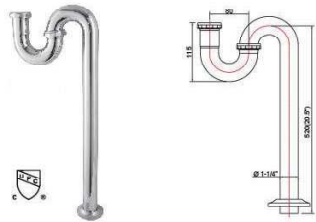

ZINC BOTTLE WITH CLICK CLARK POP-UP WASTE		
ITEM NO.	MATERIAL	SIZE
ZM12007	ZINC/BRASS	1-1/4"
ZM12008	ZINC/S S	

BRASS BOTTLE WITH CLICK CLARK POP-UP WASTE		
ITEM NO.	MATERIAL	SIZE
ZM12009	BRASS/BRASS	1-1/4"
ZM12010	BRASS/S S	

ZINC BOTTLE WITH WASTE			
ITEM NO.	MATERIAL	SIZE	
ZM12011	ZINC/BRASS	1-1/4"	
ZM12012	ZINC/S S		

BRASS BOTTLE WITH WASTE			
ITEM NO.	MATERIAL	SIZE	
ZM12013	BRASS/BRASS	1-1/4"	
ZM12014	BRASS/S S		

1-1/4" S-TRAP			
ITEM NO.	MATERIAL	SIZE	GAUGE
ZM13001	BRASS	1-1/4"	20.5"
ZM13001S	S S		22GA
ZM13002	BRASS	1-1/4"	20.5"
ZM13002S	S S		20GA
ZM13003	BRASS	1-1/4"	20.5"
ZM13003S	S S		17GA