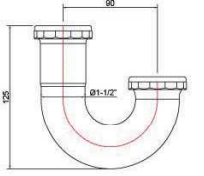

1-1/2" J-BEND			
ITEM NO.	MATERIAL	SIZE	GAUGE
ZM17004	BRASS	1-1/2"	22GA
ZM17004S	S S		
ZM17005	BRASS		20GA
ZM17005S	S S		
ZM17006	BRASS		17GA
ZM17006S	S S