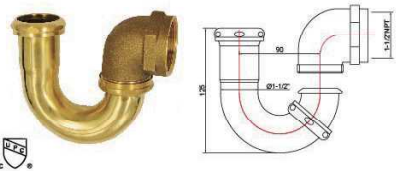

1-1/2" ROUGH BRASS L.A. PATTERN SINK TRAP WITH CAST BRASS WASTE ELBOW			
ITEM NO.	MATERIAL	SIZE	GAUGE
ZM15004	BRASS	1-1/2"	20GA
ZM15005	BRASS		17GA