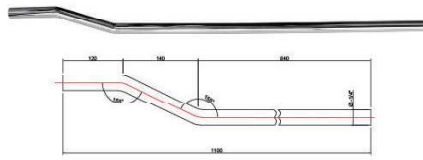

BRASS TOILET FLUSH TUBE			
ITEM NO.	MATERIAL	SIZE	
ZM37004	BRASS	1-1/4"	L=1100