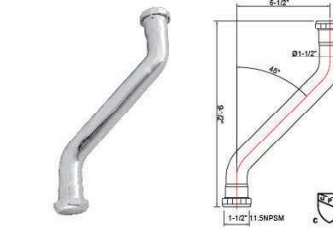

1-1/2" SLIP JOINT DOUBLE OFFSET				
ITEM NO.	MATERIAL	SIZE	GAUGE	
ZM22004	BRASS	1-1/2"	22GA	
ZM22004S	S S			
ZM22005	BRASS		20GA	
ZM22005S	S S			
ZM22006	BRASS	17GA		
ZM22006S	S S