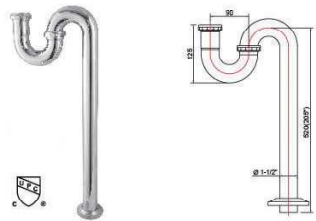

ZINC BOTTLE WITH CLICK CLARK POP-UP WASTE		
ITEM NO.	MATERIAL	SIZE
ZM12007	ZINC/BRASS	1-1/4"
ZM12008	ZINC/S S	

BRASS BOTTLE WITH CLICK CLARK POP-UP WASTE		
ITEM NO.	MATERIAL	SIZE
ZM12009	BRASS/BRASS	1-1/4"
ZM12010	BRASS/S S	

ZINC BOTTLE WITH WASTE			
ITEM NO.	MATERIAL	SIZE	
ZM12011	ZINC/BRASS	1-1/4"	
ZM12012	ZINC/S S		

BRASS BOTTLE WITH WASTE			
ITEM NO.	MATERIAL	SIZE	
ZM12013	BRASS/BRASS	1-1/4"	
ZM12014	BRASS/S S		

1-1/4" S-TRAP			
ITEM NO.	MATERIAL	SIZE	GAUGE
ZM13001	BRASS	1-1/4"	20.5"
ZM13001S	S S		22GA
ZM13002	BRASS	1-1/4"	20.5"
ZM13002S	S S		20GA
ZM13003	BRASS	1-1/4"	20.5"
ZM13003S	S S		17GA