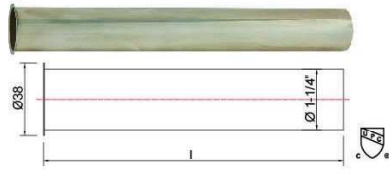

1-1/4" SINK TAILPIECE ROUGH BRASS			
ITEM NO.	MATERIAL	SIZE	GAUGE
ZM21007	BRASS	1-1/4"	L=4"-24" 22GA
ZM21008	BRASS		L=4"-24" 20GA
ZM21009	BRASS	1-1/4"	L=4"-24" 17GA