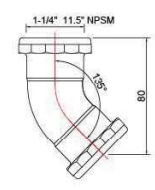

1-1/4" 45°SLIP JOINT ELBOW			
ITEM NO.	MATERIAL	SIZE	GAUGE
ZM19013	BRASS	1-1/4"	22GA
ZM19014	BRASS		20GA
ZM19015	BRASS		17GA