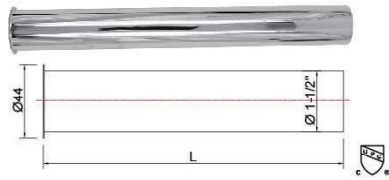

1-1/2" SINK TAILPIECE			
ITEM NO.	MATERIAL	SIZE	GAUGE
ZM21004	BRASS	1-1/2"	L=4"-24" 22GA
ZM21004S	S S		
ZM21005	BRASS	1-1/2"	L=4"-24" 20GA
ZM21005S	S S		
ZM21006	BRASS	1-1/2"	L=4"-24" 17GA
ZM21006S	S S