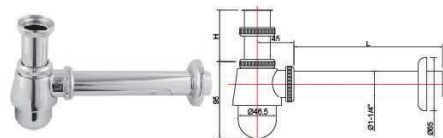

BRASS BOTTLE TRAP			
ITEM NO.	MATERIAL	SIZE	
ZM2007	BRASS	1-1/4"	Inlet H=75mm
ZM2008	BRASS		Outlet L=200mm
			Inlet H=75mm
			Outlet L=250mm