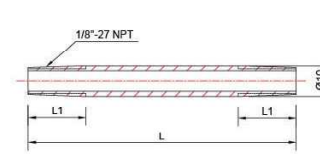

CHROME NIPPLE

1/8" BRASS NIPPLE		
ZM49001	1/8"	CLOSE
ZM49002	1/8"	1-1/2"
ZM49003	1/8"	2"
ZM49004	1/8"	2-1/2"
ZM49005	1/8"	3"
ZM49006	1/8"	3-1/2"
ZM49007	1/8"	4"
ZM49008	1/8"	4-1/2"
ZM49009	1/8"	5"
ZM49010	1/8"	5-1/2"
ZM49011	1/8"	6"