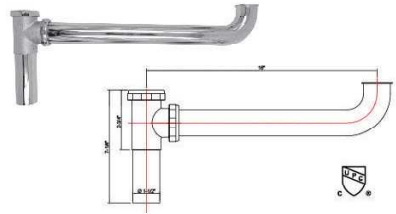

DIRECT CENTER END OUTLET WASTE			
ITEM NO.	MATERIAL	SIZE	GAUGE
ZM28019	BRASS	1-1/2"	22GA
ZM28020	BRASS		L=16"
ZM28021	BRASS		17GA
ZM28022	BRASS	1-1/2"	22GA
ZM28023	BRASS		L=21"
ZM28024	BRASS		17GA