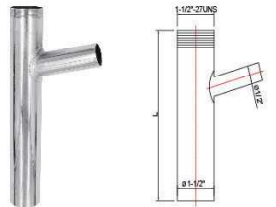

DISHWASHER TAILPIECE 1/2" SWEAT BRANCH THERADED ON ONE END				
ITEM NO.	MATERIAL	SIZE	GAUGE	
ZM23002	BRASS	1-1/2" W/1/2" branch	L=6"-24"	20GA
ZM23002S	S S		L=6"-24"	20GA