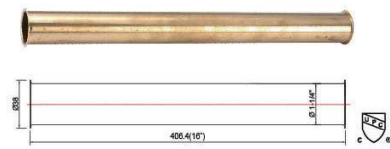

1-1/4" BRASS DOUBLE FLANGE SINK TAILPIECE				
ITEM NO.	MATERIAL	SIZE	GAUGE	
ZM24009	BRASS	1-1/4" 16"	22GA	
ZM24010	BRASS		20GA	
ZM24011	BRASS		17GA	

1-1/2" BRASS DOUBLE FLANGE SINK TAILPIECE				
ITEM NO.	MATERIAL	SIZE	GAUGE	
ZM24012	BRASS	1-1/2" 16"	22GA	
ZM24013	BRASS		20GA	
ZM24014	BRASS		17GA	

1-1/4" BRASS DOUBLE SLIP JOINT EXTENSION TUBE				
ITEM NO.	MATERIAL	SIZE	GAUGE	
ZM24015	BRASS	1-1/4" 16"	22GA	
ZM24016	BRASS		20GA	
ZM24017	BRASS		17GA	

1-1/2" BRASS DOUBLE SLIP JOINT EXTENSION TUBE				
ITEM NO.	MATERIAL	SIZE	GAUGE	
ZM24018	BRASS	1-1/2" 16"	22GA	
ZM24019	BRASS		20GA	
ZM24020	BRASS		17GA	