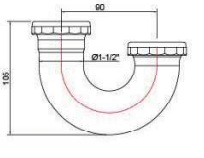

BRASS J-BEND LOW INLET			
ITEM NO.	MATERIAL	SIZE	GAUGE
ZM16007	BRASS	1-1/2"	22GA
ZM16008	BRASS		20GA
ZM16009	BRASS		17GA