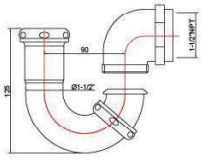

BRASS L.A. PATTERN SINK TRAP WITH CAST BRASS WASTE ELBOW			
ITEM NO.	MATERIAL	SIZE	GAUGE
ZM14010	BRASS	1-1/2"	20GA
ZM14011	BRASS		17GA