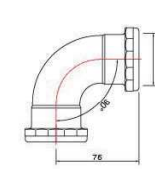

1-1/4" 90°SLIP JOINT ELBOW			
ITEM NO.	MATERIAL	SIZE	GAUGE
ZM19007	BRASS	1-1/4"	22GA
ZM19008	BRASS		20GA
ZM19009	BRASS		17GA