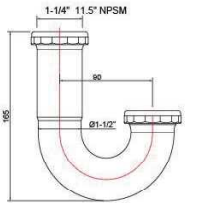

BRASS J-BEND HIGH INLET			
ITEM NO.	MATERIAL	SIZE	GAUGE
ZM16004	BRASS	1-1/2"	22GA
ZM16005	BRASS		20GA
ZM16006	BRASS		17GA