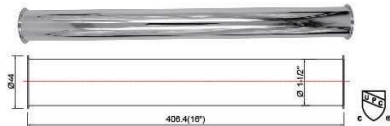

1-1/2" BRASS DOUBLE FLANGE SINK TAILPIECE				
ITEM NO.	MATERIAL	SIZE	GAUGE	
ZM24012	BRASS	1-1/2" 16"	22GA	
ZM24013	BRASS		20GA	
ZM24014	BRASS		17GA