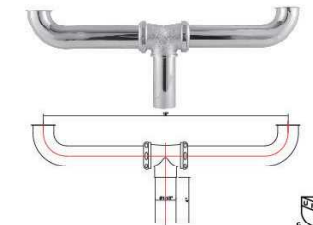

DIRECT CENTER OUTLET WASTE				
ITEM NO.	MATERIAL	SIZE	GAUGE	
ZM28007	BRASS	1-1/2"	L=16"	22GA
ZM28008	BRASS			20GA
ZM28009	BRASS		L=21"	17GA
ZM28010	BRASS			22GA
ZM28011	BRASS			20GA
ZM28012	BRASS			17GA