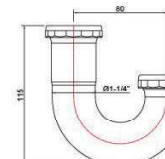

1-1/4" J-BEND ROUGH BRASS			
ITEM NO.	MATERIAL	SIZE	GAUGE
ZM15015	BRASS	1-1/4"	22GA
ZM15016	BRASS		20GA
ZM15017	BRASS		17GA