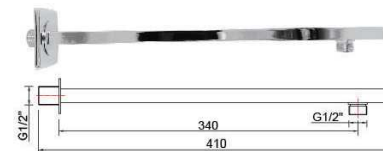

BRASS SHOWER ARM 1/2"				
ITEM NO.	MATERIAL	SIZE	GAUGE	
ZM35011	BRASS	1/2"	L=340mm	G 1/2"