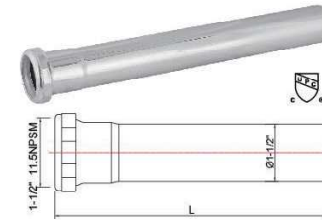

1-1/2" SLIP JOINT EXTENSION TUBE			
ITEM NO.	MATERIAL	SIZE	GAUGE
ZM21016	BRASS	1-1/2"	L=6"-24" 22GA
ZM21016SS	S S		
ZM21017	BRASS	1-1/2"	L=6"-24" 20GA
ZM21017SS	S S		
ZM21018	BRASS	1-1/2"	L=6"-24" 17GA
ZM21018SS	S S