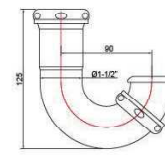

1-1/2" ROUGH BRASS L.A. PATTERN SINK TRAP			
ITEM NO.	MATERIAL	SIZE	GAUGE
ZM15006	BRASS	1-1/2"	22GA
ZM15007	BRASS		20GA
ZM15008	BRASS		17GA