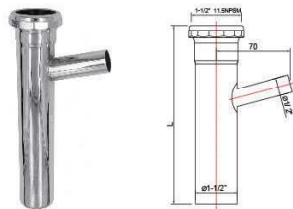

SLIP JOINT TAILPIECE WITH 1/2" SWEAT BRANCH				
ITEM NO.	MATERIAL	SIZE	GAUGE	
ZM26007	BRASS	1-1/2" W/1/2" branch	L=6"-12"	22GA
ZM26007S	S S			22GA
ZM26008	BRASS			20GA
ZM26008S	S S			20GA
ZM26009	BRASS			17GA
ZM26009S	S S			17GA