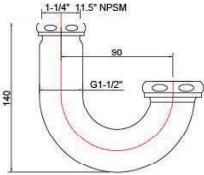

BRASS J-BEND CHOKED INLET			
ITEM NO.	MATERIAL	SIZE	GAUGE
ZM16001	BRASS	1-1/4"X1-1/2"	22GA
ZM16002	BRASS		20GA
ZM16003	BRASS		17GA